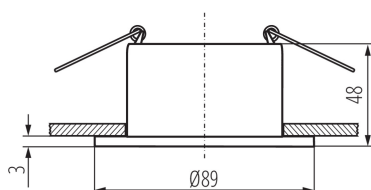

36220 GLOZO DSO G/W

Ring for spotlight fittings

5905339362209

Ø75 mm

Kanlux GLOZO is a large family of decorative rings. They have a modular housing: a base in two shapes and colors and a reflector in 4 colors in mat or mirror finish. It gives us a lot of possibilities to arrange the combination of the same or different color solutions.

GENERAL DATA:

Colour: gold / white

Place of assembly: Recessed mount in the ceiling

Place of application: Indoors

Minimum distance from the illuminated object: 0,5m

Decorative ring without a ceramic frame: yes

The product is not suitable to be covered with a heat-insulating material: yes

Width [mm]: 48

Diameter [mm]: 89

Assembly hole [mm]: Ø75

TECHNICAL DATA:

Rated voltage [V]: 12 AC; 12 DC; 220-240 AC

Maximum power [W]: max 10

Class of protection against electric shock: II/III

Light source: MR16/PAR16

Light source included: no

Cap: Gx5,3/GU10

Ambient temperature range to which the product can be exposed: 5÷25

Enclosure material: aluminum alloy

Lighting-fixture angle regulation: none

IP class: 20

LOGISTIC DATA:

Packaging method: 1