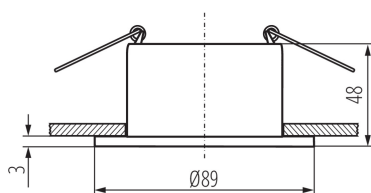

36221 GLOZO DSO SR/W

Ring for spotlight fittings

5905339362216

Ø75 mm

Kanlux GLOZO is a large family of decorative rings. They have a modular housing: a base in two shapes and colors and a reflector in 4 colors in mat or mirror finish. It gives us a lot of possibilities to arrange the combination of the same or different color solutions.

GENERAL DATA:

Colour: srebrny / biały

Place of assembly: Recessed mount in the ceiling

Place of application: Indoors

Minimum distance from the illuminated object: 0,5m

Decorative ring without a ceramic frame: yes

The product is not suitable to be covered with a heat-insulating material: yes

Width [mm]: 48

Diameter [mm]: 89

Assembly hole [mm]: Ø75

TECHNICAL DATA:

Rated voltage [V]: 12 AC; 12 DC; 220-240 AC

Maximum power [W]: max 10

Class of protection against electric shock: II/III

Light source: MR16/PAR16

Light source included: no

Cap: Gx5,3/GU10

Ambient temperature range to which the product can be exposed: 5÷25

Enclosure material: aluminum alloy

Lighting-fixture angle regulation: none

IP class: 20

LOGISTIC DATA:

Packaging method: 1