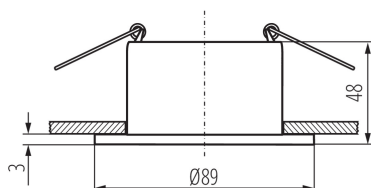

Ring for spotlight fittings

5905339362247

Ø75 mm

Kanlux GLOZO is a large family of decorative rings. They have a modular housing: a base in two shapes and colors and a reflector in 4 colors in mat or mirror finish. It gives us a lot of possibilities to arrange the combination of the same or different color solutions.

GENERAL DATA:

Colour: gold / black

Place of assembly: Recessed mount in the ceiling

Place of application: Indoors

Minimum distance from the illuminated object: 0,5m

Decorative ring without a ceramic frame: yes

The product is not suitable to be covered with a heat-insulating material: yes

Width [mm]: 48

Diameter [mm]: 89

Assembly hole [mm]: Ø75

TECHNICAL DATA:

Rated voltage [V]: 12 AC; 12 DC; 220-240 AC

Maximum power [W]: max 10

Class of protection against electric shock: II/III

Light source: MR16/PAR16

Light source included: no

Cap: Gx5,3/GU10

Ambient temperature range to which the product can be exposed: 5÷25

Enclosure material: aluminum alloy

Lighting-fixture angle regulation: none

IP class: 20

LOGISTIC DATA:

Packaging method: 1