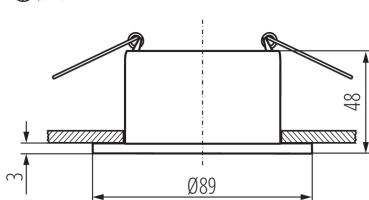

36225 GLOZO DSO SR/B

Ring for spotlight fittings

5905339362254

Ø75 mm

Kanlux GLOZO is a large family of decorative rings. They have a modular housing: a base in two shapes and colors and a reflector in 4 colors in mat or mirror finish. It gives us a lot of possibilities to arrange the combination of the same or different color solutions.

GENERAL DATA:

Colour: silver / black

Place of assembly: Recessed mount in the ceiling

Place of application: Indoors

Minimum distance from the illuminated object: 0,5m

Decorative ring without a ceramic frame: yes

The product is not suitable to be covered with a heat-insulating material: yes

Width [mm]: 48

Diameter [mm]: 89

Assembly hole [mm]: Ø75

TECHNICAL DATA:

Rated voltage [V]: 12 AC; 12 DC; 220-240 AC

Maximum power [W]: max 10

Class of protection against electric shock: II/III

Light source: MR16/PAR16

Light source included: no

Cap: Gx5,3/GU10

Ambient temperature range to which the product can be exposed: 5÷25

Enclosure material: aluminum alloy

Lighting-fixture angle regulation: none

IP class: 20

LOGISTIC DATA:

Packaging method: 1