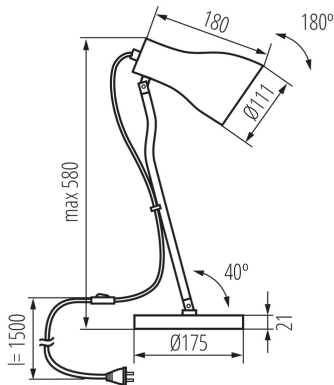

Table lamp

Weight of a cardboard box [kg]: 9.54
Width of a cardboard box [cm]: 40
Height of a cardboard box [cm]: 50
Length of a cardboard box [cm]: 40
Volume of a cardboard box [m³]: 0.08