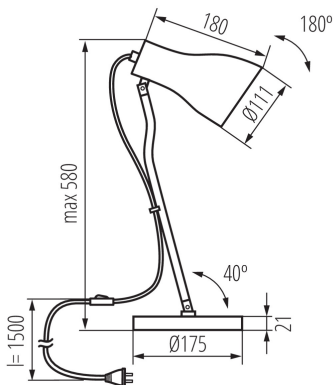

Table lamp

5905339362711

HIGH
quality
finish

DESIGN
unique

The Kanlux JUSI E27 table lamp can be successfully used as a desk lamp, bedside lamp, or as additional room lighting. The design of this lamp is so universal that it will fit perfectly into a youth room as well as a living room or bedroom. We decide on the power of light ourselves thanks to the possibility of replacing the bulb with E27 cap. A steel housing and a switch mounted on the power cord are its additional advantages. A novelty is the possibility of tilting the arm by 40 degrees, the lampshade itself can be tilted additionally by 180 degrees.

GENERAL DATA:

Colour: black

Place of assembly: On the floor

Place of application: Indoors

Minimum distance from the illuminated object: 0,1m

On switch: yes

Length [mm]: 180

Width [mm]: 175

Height MAX [mm]: 580

TECHNICAL DATA:

Rated voltage [V]: 220-240 AC

Rated frequency [Hz]: 50

Maximum power [W]: max 5

Class of protection against electric shock: II

Light source included: no

Cap: E27

Ambient temperature range to which the product can be exposed: 5÷25

Enclosure material: Metal

Connection type: Cable terminated with a plug

Wire length [m]: 1.5

The fixture is movable vertically [°]: 180

IP class: 20