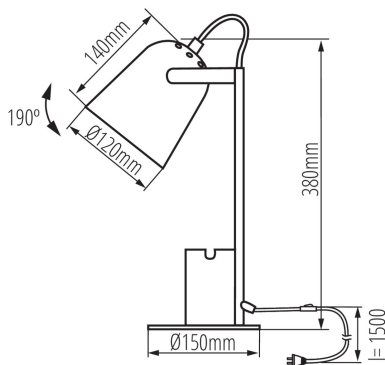

Desk lamp

5905339362803

HIGH
quality
finish

DESIGN
unique

Kanlux RAIBO is a fashionable retro desk lamp. It is available in 4 pastel colors as well as in the popular black and white. The base has a built-in organizer with a handle in which you can put a phone, pens or glasses. A large lampshade, in which we can fit a bulb with an E27 base, is a wide light distribution. The retro influence is visible here, but also attention to detail and a solid finish (steel). We also paid attention to the underside of the lamp and added a foam pad to keep the lamp from scratching the desk.

GENERAL DATA:

Colour: black

Place of assembly: On the floor

Place of application: Indoors

Minimum distance from the illuminated object: 0,1m

On switch: yes

TECHNICAL DATA:

Rated voltage [V]: 220-240 AC

Rated frequency [Hz]: 50

Maximum power [W]: max 5

Class of protection against electric shock: II

Light source included: no

Cap: E27

Enclosure material: Metal

Connection type: Cable terminated with a plug

Wire length [m]: 1.5

The fixture is movable vertically [°]: 190

IP class: 20

LOGISTIC DATA:

Packaging method: 12

Number of units in the secondary packaging: 1

Number of units in the packaging: 12