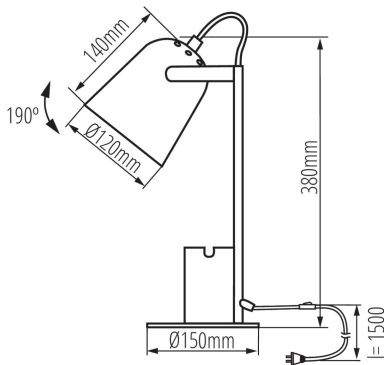

Desk lamp

5905339362810

HIGH
quality
finish

DESIGN
unique

Kanlux RAIBO is a fashionable retro desk lamp. It is available in 4 pastel colors as well as in the popular black and white. The base has a built-in organizer with a handle in which you can put a phone, pens or glasses. A large lampshade, in which we can fit a bulb with an E27 base, is a wide light distribution. The retro influence is visible here, but also attention to detail and a solid finish (steel). We also paid attention to the underside of the lamp and added a foam pad to keep the lamp from scratching the desk.

GENERAL DATA:

Colour: white

Place of assembly: On the floor

Place of application: Indoors

Minimum distance from the illuminated object: 0,1m

On switch: yes

TECHNICAL DATA:

Rated voltage [V]: 220-240 AC

Rated frequency [Hz]: 50

Maximum power [W]: max 5

Class of protection against electric shock: II

Light source included: no

Cap: E27

Enclosure material: Metal

Connection type: Cable terminated with a plug

Wire length [m]: 1.5

The fixture is movable vertically [°]: 190

IP class: 20

LOGISTIC DATA:

Packaging method: 12

Number of units in the secondary packaging: 1

Number of units in the packaging: 12

Desk lamp