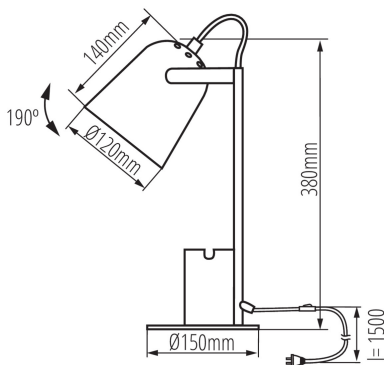

Desk lamp

5905339362827

HIGH
quality
finish

DESIGN
unique

Kanlux RAIBO is a fashionable retro desk lamp. It is available in 4 pastel colors as well as in the popular black and white. The base has a built-in organizer with a handle in which you can put a phone, pens or glasses. A large lampshade, in which we can fit a bulb with an E27 base, is a wide light distribution. The retro influence is visible here, but also attention to detail and a solid finish (steel). We also paid attention to the underside of the lamp and added a foam pad to keep the lamp from scratching the desk.

GENERAL DATA:

Colour: blue

Place of assembly: On the floor

Place of application: Indoors

Minimum distance from the illuminated object: 0,1m

On switch: yes

TECHNICAL DATA:

Rated voltage [V]: 220-240 AC

Rated frequency [Hz]: 50

Maximum power [W]: max 5

Class of protection against electric shock: II

Light source included: no

Cap: E27

Enclosure material: Metal

Connection type: Cable terminated with a plug

Wire length [m]: 1.5

The fixture is movable vertically [°]: 190

IP class: 20

LOGISTIC DATA:

Packaging method: 12

Number of units in the secondary packaging: 1

Number of units in the packaging: 12