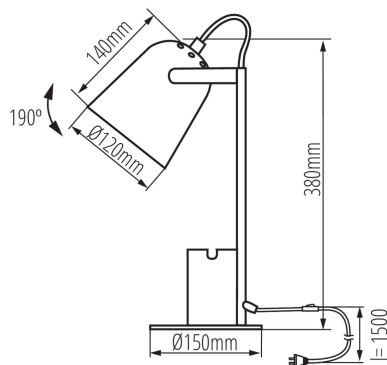

Desk lamp

5905339362834

HIGH
quality
finish

DESIGN
unique

Kanlux RAIBO is a fashionable retro desk lamp. It is available in 4 pastel colors as well as in the popular black and white. The base has a built-in organizer with a handle in which you can put a phone, pens or glasses. A large lampshade, in which we can fit a bulb with an E27 base, is a wide light distribution. The retro influence is visible here, but also attention to detail and a solid finish (steel). We also paid attention to the underside of the lamp and added a foam pad to keep the lamp from scratching the desk.

GENERAL DATA:

Colour: yellow

Place of assembly: On the floor

Place of application: Indoors

Minimum distance from the illuminated object: 0,1m

On switch: yes

TECHNICAL DATA:

Rated voltage [V]: 220-240 AC

Rated frequency [Hz]: 50

Maximum power [W]: max 5

Class of protection against electric shock: II

Light source included: no

Cap: E27

Enclosure material: Metal

Connection type: Cable terminated with a plug

Wire length [m]: 1.5

The fixture is movable vertically [°]: 190

IP class: 20

LOGISTIC DATA:

Packaging method: 12

Number of units in the secondary packaging: 1

Number of units in the packaging: 12

Desk lamp