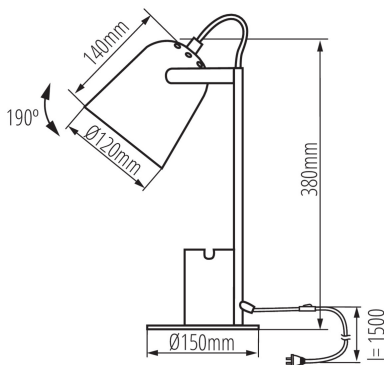

Desk lamp

5905339362841

HIGH
quality
finish

DESIGN
GN
unique

Kanlux RAIBO is a fashionable retro desk lamp. It is available in 4 pastel colors as well as in the popular black and white. The base has a built-in organizer with a handle in which you can put a phone, pens or glasses. A large lampshade, in which we can fit a bulb with an E27 base, is a wide light distribution. The retro influence is visible here, but also attention to detail and a solid finish (steel). We also paid attention to the underside of the lamp and added a foam pad to keep the lamp from scratching the desk.

GENERAL DATA:

Colour: green

Place of assembly: On the floor

Place of application: Indoors

Minimum distance from the illuminated object: 0,1m

On switch: yes

TECHNICAL DATA:

Rated voltage [V]: 220-240 AC

Rated frequency [Hz]: 50

Maximum power [W]: max 5

Class of protection against electric shock: II

Light source included: no

Cap: E27

Enclosure material: Metal

Connection type: Cable terminated with a plug

Wire length [m]: 1.5

The fixture is movable vertically [°]: 190

IP class: 20

LOGISTIC DATA:

Packaging method: 12

Number of units in the secondary packaging: 1

Number of units in the packaging: 12