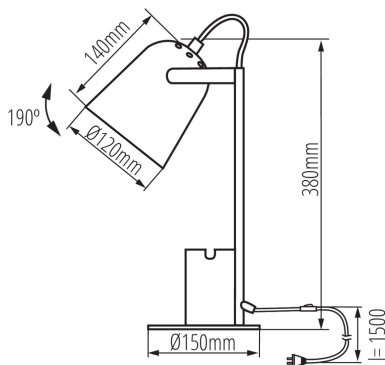

Desk lamp

5905339362858

HIGH
quality
finish

DESIGN
unique

Kanlux RAIBO is a fashionable retro desk lamp. It is available in 4 pastel colors as well as in the popular black and white. The base has a built-in organizer with a handle in which you can put a phone, pens or glasses. A large lampshade, in which we can fit a bulb with an E27 base, is a wide light distribution. The retro influence is visible here, but also attention to detail and a solid finish (steel). We also paid attention to the underside of the lamp and added a foam pad to keep the lamp from scratching the desk.

GENERAL DATA:

Colour: pink

Place of assembly: On the floor

Place of application: Indoors

Minimum distance from the illuminated object: 0,1m

On switch: yes

TECHNICAL DATA:

Rated voltage [V]: 220-240 AC

Rated frequency [Hz]: 50

Maximum power [W]: max 5

Class of protection against electric shock: II

Light source included: no

Cap: E27

Enclosure material: Metal

Connection type: Cable terminated with a plug

Wire length [m]: 1.5

The fixture is movable vertically [°]: 190

IP class: 20

LOGISTIC DATA:

Packaging method: 12

Number of units in the secondary packaging: 1

Number of units in the packaging: 12