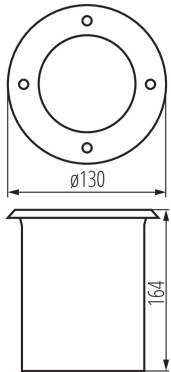

In-ground lighting fitting

ADDITIONAL INFORMATION:

- 5 years Warranty under the terms of the warranty statement, available on our website