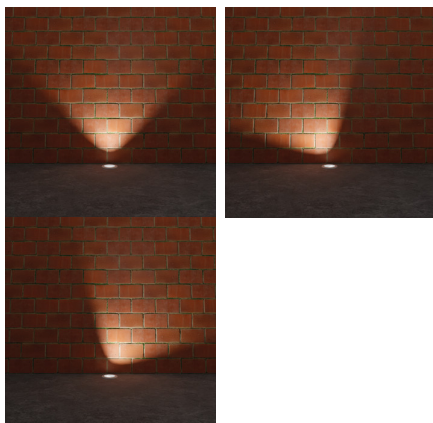

In-ground lighting fitting

5905339364302

Kanlux BERG AD is a durable ground-mounted luminaire with interchangeable light source with GU10 cap. Perfect for illuminating driveways, alleys, walkways, etc. The AD model includes a number of new features such as a double cable gland (possibility of loop connection), adjustable beam angle (360 horizontally and 30 vertically) and very high protection (IP67, IK10). The quality of the Kanlux BERG AD luminaire is confirmed by a five-year warranty.

GENERAL DATA:

Colour: stainless steel

Place of assembly: mounted on the ground, in-ground

Place of application: Indoors and outdoors

Minimum distance from the illuminated object: 0,5m

Possibility of fixture-loop-through connection: yes

Light source: PAR16

Light source included: no

Cap: GU10

Ambient temperature range to which the product can be exposed: -20÷35

Panel/frame material: stainless steel

Protective glass material: Tempered glass