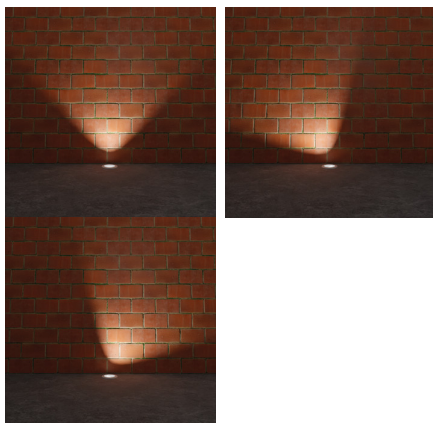

In-ground lighting fitting

5905339364319

Kanlux BERG AD is a durable ground-mounted luminaire with interchangeable light source with GU10 cap. Perfect for illuminating driveways, alleys, walkways, etc. The AD model includes a number of new features such as a double cable gland (possibility of loop connection), adjustable beam angle (360 horizontally and 30 vertically) and very high protection (IP67, IK10). The quality of the Kanlux BERG AD luminaire is confirmed by a five-year warranty.

GENERAL DATA:

Colour: stainless steel

Place of assembly: mounted on the ground, in-ground

Place of application: Indoors and outdoors

Minimum distance from the illuminated object: 0,5m

Possibility of fixture-loop-through connection: yes

Light source: PAR16

Light source included: no

Cap: GU10

Ambient temperature range to which the product can be exposed: -20÷35

Panel/frame material: stainless steel

Protective glass material: Tempered glass