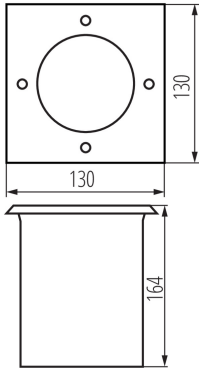

In-ground lighting fitting

ADDITIONAL INFORMATION:

- 5 years Warranty under the terms of the warranty statement, available on our website