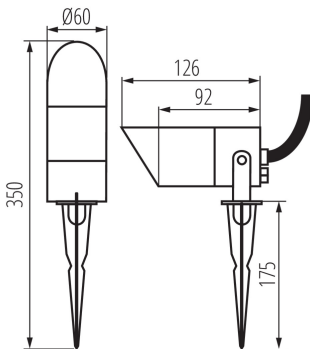

36432 GRIBLO 7 GR

Garden light fitting with replaceable light source

5905339364326

IP
65

The new Kanlux GRIBLO is model 7 GR, intended as backlighting for small trees, shrubs, rockeries or small architecture in the garden. Kanlux GRIBLO 7 GR is one of the few light fittings on the market equipped with a power cable terminated with a plug, which is not only convenient for the user but also complies with the latest standard for portable garden light fittings. Fixing it to the ground is very easy with a 'spike' hammered into the ground. A replaceable light source and IP65 water resistance are its additional strengths.

GENERAL DATA:

Colour: anthracite
Place of assembly: In the ground
Place of application: Indoors and outdoors
Minimum distance from the illuminated object: 0,5m
Height [mm]: 350
Diameter [mm]: 60

TECHNICAL DATA:

Rated voltage [V]: 220-240 AC
Rated frequency [Hz]: 50
Maximum power [W]: max 7
Class of protection against electric shock: I
Lampshade material: glass
Light source: PAR16 LED
Light source included: no
Cap: GU10
Ambient temperature range to which the product can be exposed: -20+35
Enclosure material: aluminum alloy
Connection type: Cable terminated with a plug
Wire length [m]: 1
The fixture is movable vertically [°]: 180
IP class: 65

LOGISTIC DATA:

Packaging method: 30
Number of units in the secondary packaging: 1
Number of units in the packaging: 30
Net unit weight [g]: 460
Grammage [g]: 551.67
Length of a unit pack [cm]: 12.5
Width of a unit pack [cm]: 8
Height of a unit pack [cm]: 17.5