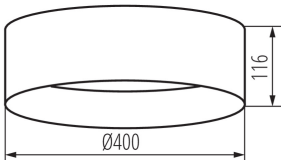

## 36460 RIFA LED 17,5W NW W/W

Ceiling-mounted LED light fitting

5905339364609

Kanlux RIFA LED is a unique ceiling lamp. It is distinguished from traditional lamps of this type by a material lampshade, which makes it not only practical, but above all decorative. We have prepared 4 color combinations to match your interior, and you have a choice of two light colors - neutral or warm. Kanlux RIFA LED is an ideal solution for low ceiling interiors where we need strong light, but we do not want to give up its decorativeness.

### GENERAL DATA:

**Colour:** white  
**Place of assembly:** ceiling mounted  
**Place of application:** Indoors  
**Minimum distance from the illuminated object:** 0,5m  
**Compatible with a dimmer:** no  
**Height [mm]:** 116  
**Diameter [mm]:** 400  
**Mercury content:** no  
**Integrated LED light source:** yes

### TECHNICAL DATA:

**Rated voltage [V]:** 220-240 AC  
**Rated frequency [Hz]:** 50  
**Maximum power [W]:** 17,5  
**Class of protection against electric shock:** I  
**Lampshade material:** plastic  
**Light source:** LED  
**Diode type:** LED SMD  
**Luminous flux [lm]:** 1500  
**Colour temperature:** white  
**Correlated colour temperature [K]:** 4000  
**Colour consistency in McAdam ellipses:**  $\leq 6$   
**Colour rendering index:** 80  
**Service life [h]:** 25000  
**Number of on/off cycles:**  $\geq 20000$   
**Lighting angle [°]:** 120  
**Luminous efficiency of the lamp [lm/W]:** 86  
**Ambient temperature range to which the product can be exposed:** 5÷25  
**Enclosure material:** Metal  
**Connection type:** Bolt terminal block  
**Range of sections of wires used [mm<sup>2</sup>]:** 1,5  
**Lamp-heating time [s]:**  $\leq 1$   
**Lamp-ignition time [s]:**  $\leq 0,5$