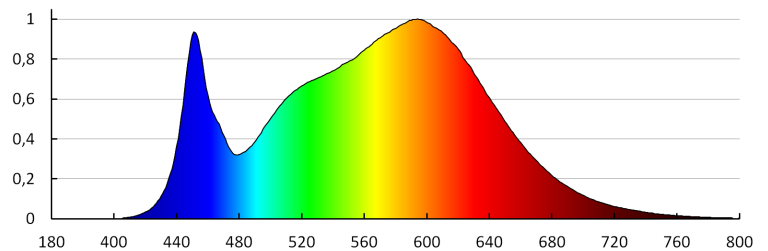

LOGISTIC DATA:

Unit of measurement: unit

Packaging method: 6

Number of units in the secondary packaging : 1

Number of units in the packaging : 6

Net unit weight [g]: 1070

Grammage [g]: 1763.33

Length of a unit pack [cm]: 42

Width of a unit pack [cm]: 12.5

Height of a unit pack [cm]: 42

Weight of a cardboard box [kg]: 10.57998

Width of a cardboard box [cm]: 40

Height of a cardboard box [cm]: 44.5

Length of a cardboard box [cm]: 85.5

Volume of a cardboard box [m³]: 0.15219