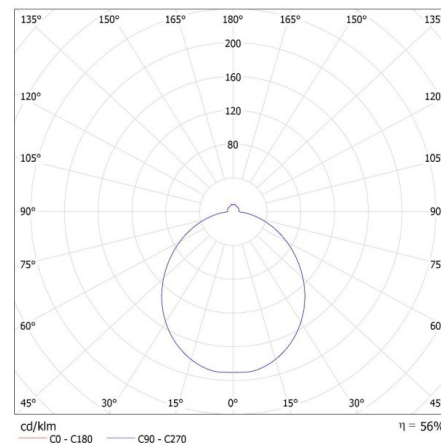

KANLUX S.A. (kat 36460) RIFA LED 17,5W NW WW / LDC (Polar)

Luminaire: KANLUX S.A. (kat 36460) RIFA LED 17,5W NW WW
Lamps: 1 x RIFA LED 17,5W WW