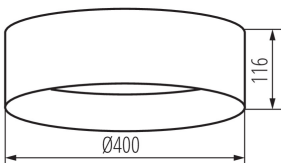

36462 RIFA LED 17,5W NW B/W

Ceiling-mounted LED light fitting

5905339364623

Kanlux RIFA LED is a unique ceiling lamp. It is distinguished from traditional lamps of this type by a material lampshade, which makes it not only practical, but above all decorative. We have prepared 4 color combinations to match your interior, and you have a choice of two light colors - neutral or warm. Kanlux RIFA LED is an ideal solution for low ceiling interiors where we need strong light, but we do not want to give up its decorativeness.

GENERAL DATA:

Colour: black/white
Place of assembly: ceiling mounted
Place of application: Indoors
Minimum distance from the illuminated object: 0,5m
Compatible with a dimmer: no
Height [mm]: 116
Diameter [mm]: 400
Mercury content: no
Integrated LED light source: yes

TECHNICAL DATA:

Rated voltage [V]: 220-240 AC
Rated frequency [Hz]: 50
Maximum power [W]: 17,5
Class of protection against electric shock: I
Lampshade material: plastic
Light source: LED
Diode type: LED SMD
Luminous flux [lm]: 1500
Colour temperature: white
Correlated colour temperature [K]: 4000
Colour consistency in McAdam ellipses: ≤6
Colour rendering index: 80
Service life [h]: 25000
Number of on/off cycles: ≥20000
Lighting angle [°]: 120
Luminous efficiency of the lamp [lm/W]: 86
Ambient temperature range to which the product can be exposed: 5÷25
Enclosure material: Metal
Connection type: Bolt terminal block
Range of sections of wires used [mm²]: 1,5
Lamp-heating time [s]: ≤1
Lamp-ignition time [s]: ≤0,5