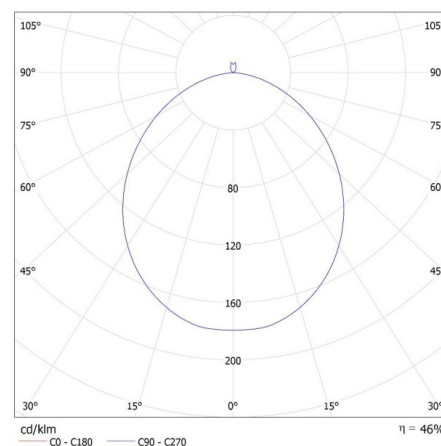

KANLUX S.A. (kat 36462) RIFA LED 17,5W NW BW / LDC (Polar)