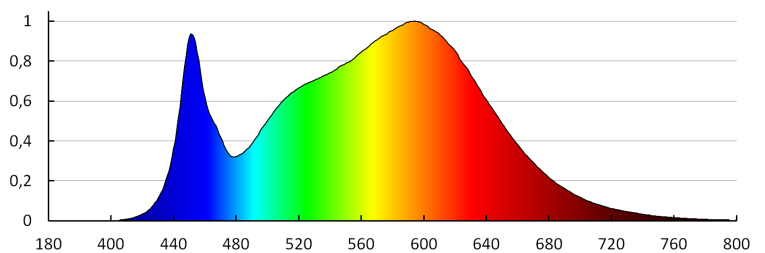

LOGISTIC DATA:

Unit of measurement: unit

Packaging method: 6

Number of units in the secondary packaging : 1

Number of units in the packaging : 6

Net unit weight [g]: 1070

Grammage [g]: 1763.33

Length of a unit pack [cm]: 42

Width of a unit pack [cm]: 12.5

Height of a unit pack [cm]: 42

Weight of a cardboard box [kg]: 10.57998

Width of a cardboard box [cm]: 40

Height of a cardboard box [cm]: 44.5

Length of a cardboard box [cm]: 85.5

Volume of a cardboard box [m³]: 0.15219