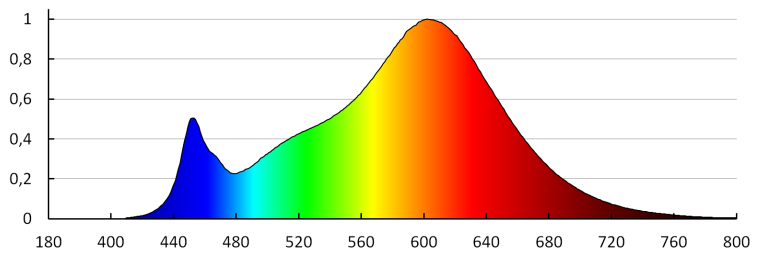

LOGISTIC DATA:

Unit of measurement: unit

Packaging method: 6

Number of units in the secondary packaging : 1

Number of units in the packaging : 6

Net unit weight [g]: 1070

Grammage [g]: 1763.33

Length of a unit pack [cm]: 42

Width of a unit pack [cm]: 12.5

Height of a unit pack [cm]: 42

Weight of a cardboard box [kg]: 10.57998

Width of a cardboard box [cm]: 40

Height of a cardboard box [cm]: 44.5

Length of a cardboard box [cm]: 85.5

Volume of a cardboard box [m³]: 0.15219