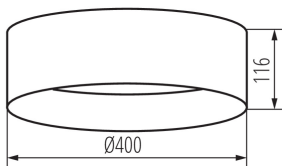

36463 RIFA LED 17,5W WW B/W

Ceiling-mounted LED light fitting

5905339364630

RIFA LED 17,5W B/W

Kanlux RIFA LED is a unique ceiling lamp. It is distinguished from traditional lamps of this type by a material lampshade, which makes it not only practical, but above all decorative. We have prepared 4 color combinations to match your interior, and you have a choice of two light colors - neutral or warm. Kanlux RIFA LED is an ideal solution for low ceiling interiors where we need strong light, but we do not want to give up its decorativeness.

GENERAL DATA:

Colour: black/white
Place of assembly: ceiling mounted
Place of application: Indoors
Minimum distance from the illuminated object: 0,5m
Compatible with a dimmer: no
Height [mm]: 116
Diameter [mm]: 400
Mercury content: no
Integrated LED light source: yes

TECHNICAL DATA:

Rated voltage [V]: 220-240 AC
Rated frequency [Hz]: 50
Maximum power [W]: 17,5
Class of protection against electric shock: I
Lampshade material: plastic
Light source: LED
Diode type: LED SMD
Luminous flux [lm]: 1450
Colour temperature: Warm white
Correlated colour temperature [K]: 3000
Colour consistency in McAdam ellipses: ≤ 6
Colour rendering index: 80
Service life [h]: 25000
Number of on/off cycles: ≥ 20000
Lighting angle [°]: 120
Luminous efficiency of the lamp [lm/W]: 83
Ambient temperature range to which the product can be exposed: 5÷25
Enclosure material: Metal
Connection type: Bolt terminal block
Range of sections of wires used [mm²]: 1,5
Lamp-heating time [s]: ≤ 1
Lamp-ignition time [s]: $\leq 0,5$