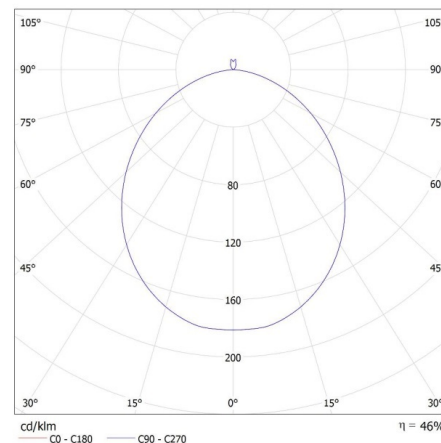

GENERAL DATA:

Colour: black/white
Place of assembly: ceiling mounted
Place of application: Indoors
Minimum distance from the illuminated object: 0,5m
Compatible with a dimmer: no
Height [mm]: 116
Diameter [mm]: 400
Mercury content: no
Integrated LED light source: yes

TECHNICAL DATA:

Rated voltage [V]: 220-240 AC
Rated frequency [Hz]: 50
Maximum power [W]: 17,5
Class of protection against electric shock: I
Lampshade material: plastic
Light source: LED
Diode type: LED SMD
Luminous flux [lm]: 1450
Colour temperature: Warm white
Correlated colour temperature [K]: 3000
Colour consistency in McAdam ellipses: ≤ 6
Colour rendering index: 80
Service life [h]: 25000
Number of on/off cycles: ≥ 20000
Lighting angle [°]: 120
Luminous efficiency of the lamp [lm/W]: 83
Ambient temperature range to which the product can be exposed: 5÷25
Enclosure material: Metal
Connection type: Bolt terminal block
Range of sections of wires used [mm²]: 1,5
Lamp-heating time [s]: ≤ 1
Lamp-ignition time [s]: $\leq 0,5$

Height of a cardboard box [cm]: 44.5

Length of a cardboard box [cm]: 85.5

Volume of a cardboard box [m³]: 0.15219

KANLUX S.A. (kat 36463) RIFA LED 17,5W WW BW / LDC (Polar)

Luminaire: KANLUX S.A. (kat 36463) RIFA LED 17,5W WW BW
Lamps: 1 x RIFA LED 17,5W WW