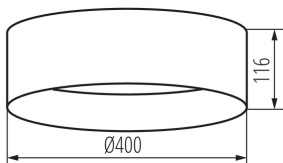

36464 RIFA LED 17,5W NW B/G

Ceiling-mounted LED light fitting

5905339364647

Kanlux RIFA LED is a unique ceiling lamp. It is distinguished from traditional lamps of this type by a material lampshade, which makes it not only practical, but above all decorative. We have prepared 4 color combinations to match your interior, and you have a choice of two light colors - neutral or warm. Kanlux RIFA LED is an ideal solution for low ceiling interiors where we need strong light, but we do not want to give up its decorativeness.

GENERAL DATA:

Colour: black/gold
Place of assembly: ceiling mounted
Place of application: Indoors
Minimum distance from the illuminated object: 0,5m
Compatible with a dimmer: no
Height [mm]: 116
Diameter [mm]: 400
Mercury content: no
Integrated LED light source: yes

TECHNICAL DATA:

Rated voltage [V]: 220-240 AC
Rated frequency [Hz]: 50
Maximum power [W]: 17,5
Class of protection against electric shock: I
Lampshade material: plastic
Light source: LED
Diode type: LED SMD
Luminous flux [lm]: 1500
Colour temperature: white
Correlated colour temperature [K]: 4000
Colour consistency in McAdam ellipses: ≤6
Colour rendering index: 80
Service life [h]: 25000
Number of on/off cycles: ≥20000
Lighting angle [°]: 120
Luminous efficiency of the lamp [lm/W]: 86
Ambient temperature range to which the product can be exposed: 5÷25
Enclosure material: Metal
Connection type: Bolt terminal block
Range of sections of wires used [mm²]: 1,5
Lamp-heating time [s]: ≤1
Lamp-ignition time [s]: ≤0,5