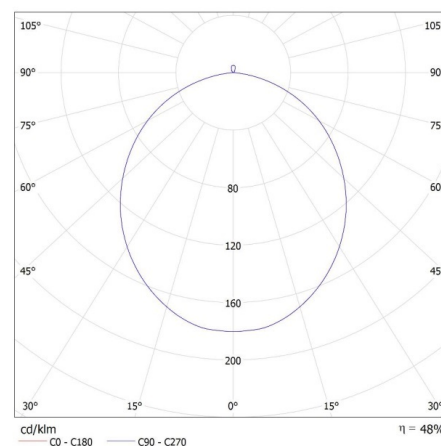

KANLUX S.A. (kat 36464) RIFA LED 17,5W NW B/G / LDC (Polar)