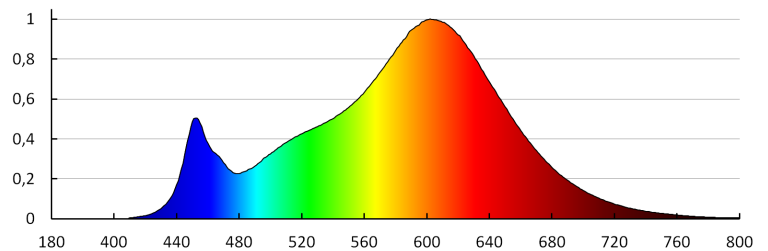

LOGISTIC DATA:

Unit of measurement: unit

Packaging method: 6

Number of units in the secondary packaging : 1

Number of units in the packaging : 6

Net unit weight [g] : 1070

Grammage [g] : 1763.33

Length of a unit pack [cm] : 42

Width of a unit pack [cm] : 12.5

Height of a unit pack [cm] : 42

Weight of a cardboard box [kg] : 10.57998

Width of a cardboard box [cm] : 40

Height of a cardboard box [cm] : 44.5

Length of a cardboard box [cm] : 85.5

Volume of a cardboard box [m³] : 0.15219