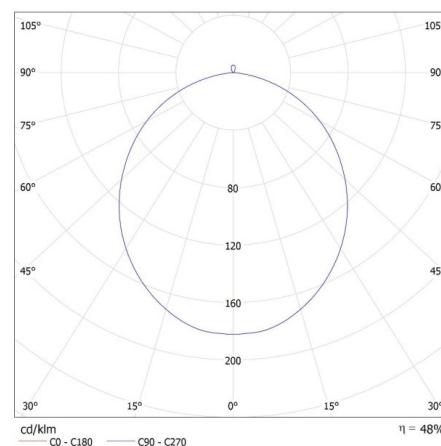

KANLUX S.A. (kat 36465) RIFA LED 17,5W WW B/G / LDC (Polar)