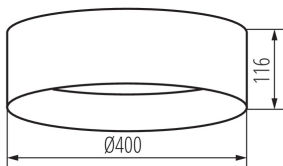

36465 RIFA LED 17,5W WW B/G

Ceiling-mounted LED light fitting

5905339364654

RIFA LED 17,5W B/G

Kanlux RIFA LED is a unique ceiling lamp. It is distinguished from traditional lamps of this type by a material lampshade, which makes it not only practical, but above all decorative. We have prepared 4 color combinations to match your interior, and you have a choice of two light colors - neutral or warm. Kanlux RIFA LED is an ideal solution for low ceiling interiors where we need strong light, but we do not want to give up its decorativeness.

GENERAL DATA:

Colour: black/gold
Place of assembly: ceiling mounted
Place of application: Indoors
Minimum distance from the illuminated object: 0,5m
Compatible with a dimmer: no
Height [mm]: 116
Diameter [mm]: 400
Mercury content: no
Integrated LED light source: yes

TECHNICAL DATA:

Rated voltage [V]: 220-240 AC
Rated frequency [Hz]: 50
Maximum power [W]: 17,5
Class of protection against electric shock: I
Lampshade material: plastic
Light source: LED
Diode type: LED SMD
Luminous flux [lm]: 1450
Colour temperature: Warm white
Correlated colour temperature [K]: 3000
Colour consistency in McAdam ellipses: ≤ 6
Colour rendering index: 80
Service life [h]: 25000
Number of on/off cycles: ≥ 20000
Lighting angle [°]: 120
Luminous efficiency of the lamp [lm/W]: 83
Ambient temperature range to which the product can be exposed: 5÷25
Enclosure material: Metal
Connection type: Bolt terminal block
Range of sections of wires used [mm²]: 1,5
Lamp-heating time [s]: ≤ 1
Lamp-ignition time [s]: $\leq 0,5$