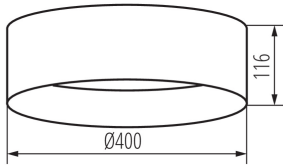

36466 RIFA LED17,5W NW GR/G

Ceiling-mounted LED light fitting