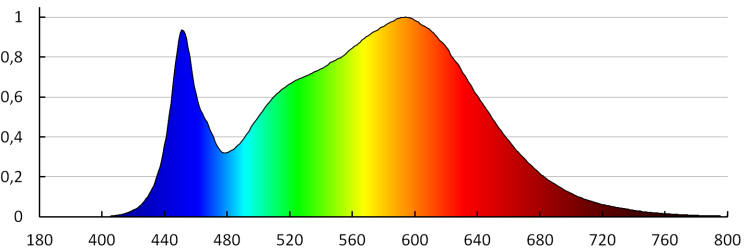

LOGISTIC DATA:

Unit of measurement: unit

Packaging method: 6

Number of units in the secondary packaging : 1

Number of units in the packaging : 6

Net unit weight [g] : 1070

Grammage [g] : 1763.33

Length of a unit pack [cm] : 42

Width of a unit pack [cm] : 12.5

Height of a unit pack [cm] : 42

Weight of a cardboard box [kg] : 10.57998

Width of a cardboard box [cm] : 40

Height of a cardboard box [cm] : 44.5

Length of a cardboard box [cm] : 85.5

Volume of a cardboard box [m³] : 0.15219