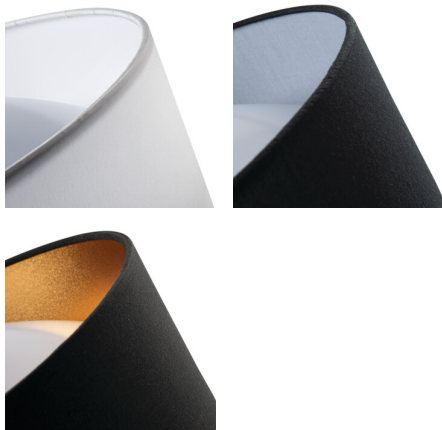

36466 RIFA LED17,5W NW GR/G

Ceiling-mounted LED light fitting

5905339364661

Kanlux RIFA LED is a unique ceiling lamp. It is distinguished from traditional lamps of this type by a material lampshade, which makes it not only practical, but above all decorative. We have prepared 4 color combinations to match your interior, and you have a choice of two light colors - neutral or warm. Kanlux RIFA LED is an ideal solution for low ceiling interiors where we need strong light, but we do not want to give up its decorativeness.

GENERAL DATA:

Colour: grey / gold
Place of assembly: ceiling mounted
Place of application: Indoors
Minimum distance from the illuminated object: 0,5m
Compatible with a dimmer: no
Height [mm]: 116
Diameter [mm]: 400
Mercury content: no
Integrated LED light source: yes