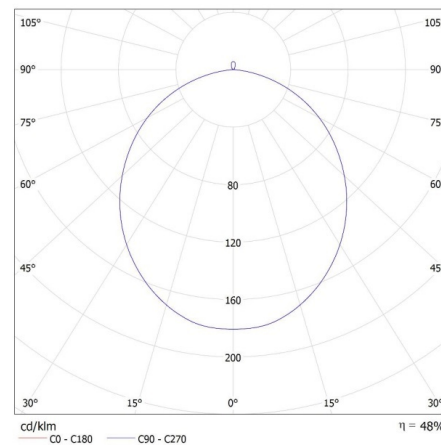

GENERAL DATA:

Colour: grey / gold
Place of assembly: ceiling mounted
Place of application: Indoors
Minimum distance from the illuminated object: 0,5m
Compatible with a dimmer: no
Height [mm]: 116
Diameter [mm]: 400
Mercury content: no
Integrated LED light source: yes

TECHNICAL DATA:

Rated voltage [V]: 220-240 AC
Rated frequency [Hz]: 50
Maximum power [W]: 17,5
Class of protection against electric shock: I
Lampshade material: plastic
Light source: LED
Diode type: LED SMD
Luminous flux [lm]: 1500
Colour temperature: white
Correlated colour temperature [K]: 4000
Colour consistency in McAdam ellipses: ≤ 6
Colour rendering index: 80
Service life [h]: 25000
Number of on/off cycles: ≥ 20000
Lighting angle [°]: 120
Luminous efficiency of the lamp [lm/W]: 86
Ambient temperature range to which the product can be exposed: 5÷25
Enclosure material: Metal
Connection type: Bolt terminal block
Range of sections of wires used [mm²]: 1,5
Lamp-heating time [s]: ≤ 1
Lamp-ignition time [s]: $\leq 0,5$

Height of a cardboard box [cm] : 44.5

Length of a cardboard box [cm] : 85.5

Volume of a cardboard box [m³] : 0.15219

KANLUX S.A. (kat 36466) RIFA LED 17,5W NW GR/G / LDC (Polar)

Luminaire: KANLUX S.A. (kat 36466) RIFA LED 17,5W NW GR/G
Lamps: 1 x RIFA LED 17,5W NW