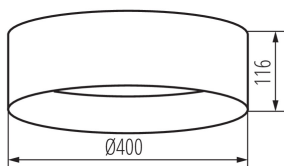

36467 RIFA LED17,5W WW GR/G

Ceiling-mounted LED light fitting

5905339364678

RIFA LED 17,5W GR/G

Kanlux RIFA LED is a unique ceiling lamp. It is distinguished from traditional lamps of this type by a material lampshade, which makes it not only practical, but above all decorative. We have prepared 4 color combinations to match your interior, and you have a choice of two light colors - neutral or warm. Kanlux RIFA LED is an ideal solution for low ceiling interiors where we need strong light, but we do not want to give up its decorativeness.

GENERAL DATA:

Colour: grey / gold
Place of assembly: ceiling mounted
Place of application: Indoors
Minimum distance from the illuminated object : 0,5m
Compatible with a dimmer : no
Height [mm]: 116
Diameter [mm]: 400
Mercury content: no
Integrated LED light source : yes

TECHNICAL DATA:

Rated voltage [V]: 220-240 AC
Rated frequency [Hz]: 50
Maximum power [W]: 17,5
Class of protection against electric shock : I
Lampshade material: plastic
Light source: LED
Diode type: LED SMD
Luminous flux [lm]: 1450
Colour temperature: Warm white
Correlated colour temperature [K]: 3000
Colour consistency in McAdam ellipses : ≤6
Colour rendering index: 80
Service life [h]: 25000
Number of on/off cycles: ≥20000
Lighting angle [°]: 120
Luminous efficiency of the lamp [lm/W]: 83
Ambient temperature range to which the product can be exposed: 5÷25
Enclosure material: Metal
Connection type: Bolt terminal block
Range of sections of wires used [mm²]: 1,5
Lamp-heating time [s]: ≤1
Lamp-ignition time [s]: ≤0,5