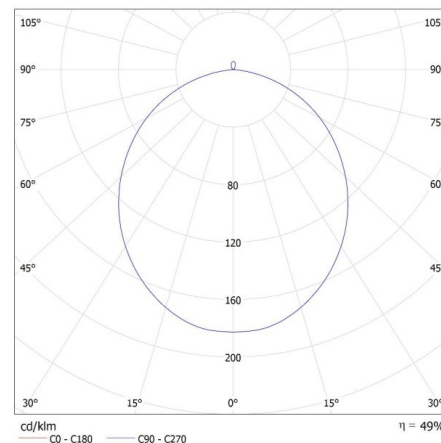

GENERAL DATA:

Colour: grey / gold
Place of assembly: ceiling mounted
Place of application: Indoors
Minimum distance from the illuminated object : 0,5m
Compatible with a dimmer : no
Height [mm]: 116
Diameter [mm]: 400
Mercury content: no
Integrated LED light source : yes

TECHNICAL DATA:

Rated voltage [V]: 220-240 AC
Rated frequency [Hz]: 50
Maximum power [W]: 17,5
Class of protection against electric shock : I
Lampshade material: plastic
Light source: LED
Diode type: LED SMD
Luminous flux [lm]: 1450
Colour temperature: Warm white
Correlated colour temperature [K]: 3000
Colour consistency in McAdam ellipses : ≤6
Colour rendering index: 80
Service life [h]: 25000
Number of on/off cycles: ≥20000
Lighting angle [°]: 120
Luminous efficiency of the lamp [lm/W]: 83
Ambient temperature range to which the product can be exposed: 5÷25
Enclosure material: Metal
Connection type: Bolt terminal block
Range of sections of wires used [mm²]: 1,5
Lamp-heating time [s]: ≤1
Lamp-ignition time [s]: ≤0,5

Height of a cardboard box [cm]: 44.5

Length of a cardboard box [cm]: 85.5

Volume of a cardboard box [m³]: 0.15219

KANLUX S.A. (kat 36467) RIFA LED 17,5W WW GR/G / LDC (Polar)

Luminaire: KANLUX S.A. (kat 36467) RIFA LED 17,5W WW GR/G
Lamps: 1 x RIFA LED 17,5W WW