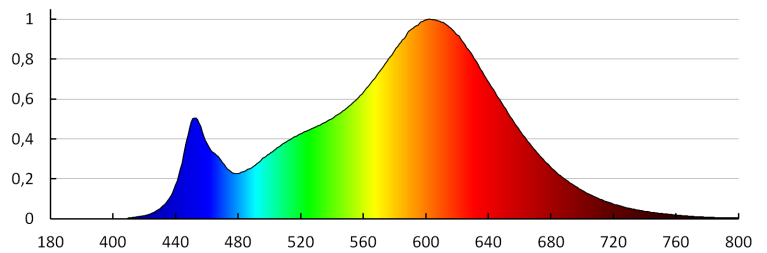

LOGISTIC DATA:

Unit of measurement: unit

Packaging method: 6

Number of units in the secondary packaging : 1

Number of units in the packaging : 6

Net unit weight [g]: 1070

Grammage [g]: 1763.33

Length of a unit pack [cm]: 42

Width of a unit pack [cm]: 12.5

Height of a unit pack [cm]: 42

Weight of a cardboard box [kg]: 10.57998

Width of a cardboard box [cm]: 40

Height of a cardboard box [cm]: 44.5

Length of a cardboard box [cm]: 85.5

Volume of a cardboard box [m³]: 0.15219