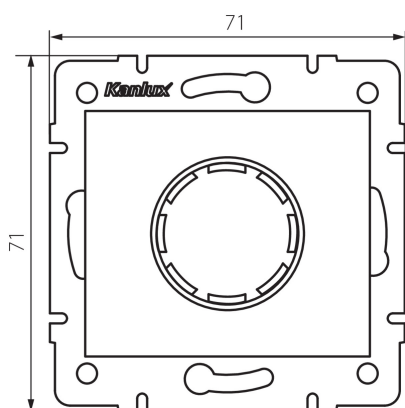

### GENERAL DATA:

**Colour:** black matt

**Place of assembly:** Recessed mount in the wall

**Place of application:** Indoors

**Width [mm]:** 71

**Height [mm]:** 71

**Diameter of an installation box:** 60

**Connection type:** Bolt terminal block

**Terminal type:** Screw terminal

**Plastic:** PC

**IP class:** 20