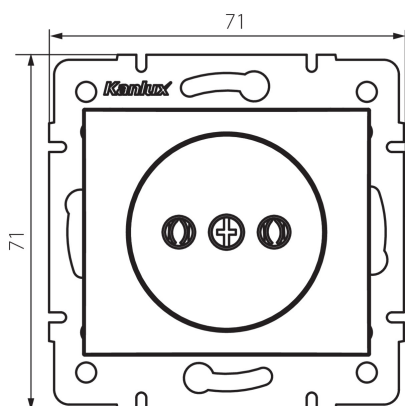

## 36480 DOMO 01-1210-142 cm

Socket Outlet Without Earth - FireProof Plastic

5905339364807

### GENERAL DATA:

**Colour:** black matt  
**Place of assembly:** Recessed mount in the wall  
**Width [mm]:** 71  
**Height [mm]:** 71  
**Diameter of an installation box:** 60  
**Installation depth:** 25  
**Number of sockets:** 1

### TECHNICAL DATA:

**Rated voltage [V]:** 250 AC  
**Rated current [A]:** 16  
**Class of protection against electric shock:** II  
**Material:** PC  
**Material of contacts:** CuSn94  
**Earthing type:** 2P  
**Terminal type:** Screw terminal  
**Plastic:** PC  
**IP class:** 20

**36480** DOMO 01-1210-142 cm

---

Socket Outlet Without Earth - FireProof Plastic