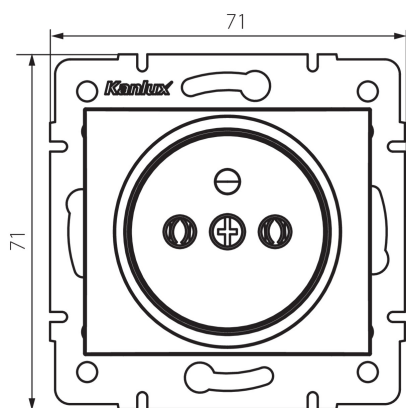

36482 DOMO 01-1251-142 cm

Type E single power socket

5905339364821

GENERAL DATA:

Colour: black matt
Place of assembly: Recessed mount in the wall
Width [mm]: 71
Height [mm]: 71
Diameter of an installation box: 60
Installation depth: 25
Number of sockets: 1

TECHNICAL DATA:

Rated voltage [V]: 250 AC
Rated current [A]: 16
Class of protection against electric shock: I
Material: PC
Material of contacts: CuSn94
Earthing type: Type E
Terminal type: Screw terminal
Plastic: PC
IP class: 20

LOGISTIC DATA:

Packaging method: 10
Number of units in the secondary packaging: 10
Number of units in the packaging: 120
Net unit weight [g]: 68
Grammage [g]: 81.42
Length of a unit pack [cm]: 9
Width of a unit pack [cm]: 5
Height of a unit pack [cm]: 14
Weight of a cardboard box [kg]: 9.7704
Width of a cardboard box [cm]: 25.5
Height of a cardboard box [cm]: 32
Length of a cardboard box [cm]: 44
Volume of a cardboard box [m³]: 0.035904

36482 DOMO 01-1251-142 cm

Type E single power socket