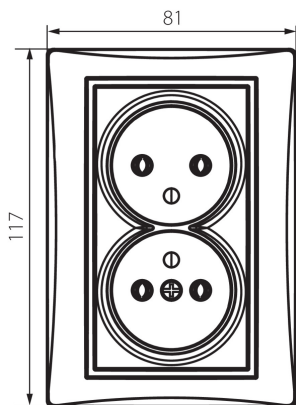

## 36485 DOMO 01-1261-142 cm

Type E double power socket, complete

5905339364852

### GENERAL DATA:

**Colour:** black matt  
**Place of assembly:** Recessed mount in the wall  
**Width [mm]:** 81  
**Height [mm]:** 110  
**Diameter of an installation box:** 68  
**Installation depth:** 25  
**Number of sockets:** 2

### TECHNICAL DATA:

**Rated voltage [V]:** 250 AC  
**Rated current [A]:** 16  
**Class of protection against electric shock:** I  
**Material:** PC  
**Material of contacts:** CuSn94  
**Earthing type:** Type E  
**Terminal type:** Screw terminal  
**Plastic:** PC  
**IP class:** 20

## **36485** DOMO 01-1261-142 cm

---

Type E double power socket, complete