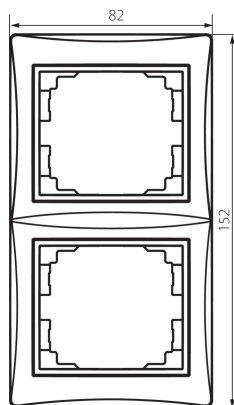

36495 DOMO 01-1520-042 cm

2 Gang Frame Vertical - with wing

5905339364951

GENERAL DATA:

Colour: black matt
Width [mm]: 81
Height [mm]: 152

TECHNICAL DATA:

Material: PC
Plastic: PC

LOGISTIC DATA:

Packaging method: 10
Number of units in the secondary packaging: 10
Number of units in the packaging: 120
Net unit weight [g]: 32
Grammage [g]: 43.42
Length of a unit pack [cm]: 10
Width of a unit pack [cm]: 1.5
Height of a unit pack [cm]: 21.5
Weight of a cardboard box [kg]: 5.2104
Width of a cardboard box [cm]: 18
Height of a cardboard box [cm]: 42
Length of a cardboard box [cm]: 37.5
Volume of a cardboard box [m³]: 0.02835