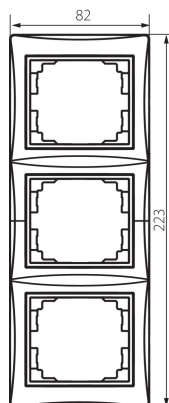

36496 DOMO 01-1530-042 cm

3 Gang Frame Vertical - with wing

5905339364968

GENERAL DATA:

Colour: black matt

Width [mm]: 81

Height [mm]: 223

TECHNICAL DATA:

Material: PC

Plastic: PC

LOGISTIC DATA:

Packaging method: 10

Number of units in the secondary packaging: 10

Number of units in the packaging: 120

Net unit weight [g]: 46

Grammage [g]: 60

Length of a unit pack [cm]: 10

Width of a unit pack [cm]: 1.5

Height of a unit pack [cm]: 29

Weight of a cardboard box [kg]: 7.2

Width of a cardboard box [cm]: 25

Height of a cardboard box [cm]: 42

Length of a cardboard box [cm]: 37.5