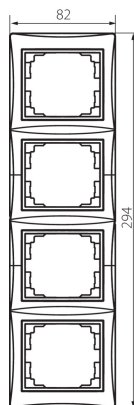

36497 DOMO 01-1540-042 cm

4 Gang Frame Vertical - with wing

5905339364975

GENERAL DATA:

Colour: black matt
Width [mm]: 81
Height [mm]: 294

TECHNICAL DATA:

Material: PC
Plastic: PC

LOGISTIC DATA:

Packaging method: 10
Number of units in the secondary packaging: 10
Number of units in the packaging: 120
Net unit weight [g]: 60
Grammage [g]: 76.33
Length of a unit pack [cm]: 10
Width of a unit pack [cm]: 1
Height of a unit pack [cm]: 36.5
Weight of a cardboard box [kg]: 9.1596
Width of a cardboard box [cm]: 32
Height of a cardboard box [cm]: 42
Length of a cardboard box [cm]: 37.5
Volume of a cardboard box [m³]: 0.0504