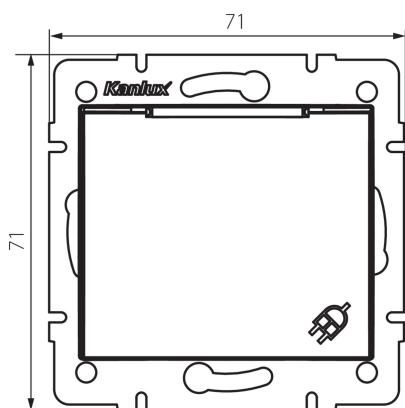

## 36498 DOMO 01-1560-142 cm

Type E power socket, IP44

5905339364982

### GENERAL DATA:

**Colour:** black matt  
**Place of assembly:** Recessed mount in the wall  
**Width [mm]:** 71  
**Height [mm]:** 71  
**Diameter of an installation box:** 60  
**Installation depth:** 25  
**Number of sockets:** 1

### TECHNICAL DATA:

**Rated voltage [V]:** 250 AC  
**Rated current [A]:** 16  
**Class of protection against electric shock:** I  
**Material:** PC  
**Material of contacts:** CuSn94  
**Earthing type:** Type E  
**Terminal type:** Screw terminal  
**Plastic:** PC  
**IP class:** 44

**36498** DOMO 01-1560-142 cm

---

Type E power socket, IP44