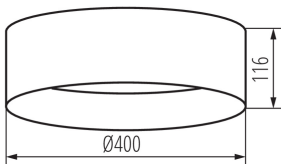

## 36508 RIFA LED 17,5W NW N2

Ceiling-mounted LED light fitting

5905339365088

RIFA LED 17,5W N2

Kanlux RIFA LED is a unique ceiling lamp. It is distinguished from traditional lamps of this type by a material lampshade, which makes it not only practical, but above all decorative. We have prepared 4 color combinations to match your interior, and you have a choice of two light colors - neutral or warm. Kanlux RIFA LED is an ideal solution for low ceiling interiors where we need strong light, but we do not want to give up its decorativeness.

### GENERAL DATA:

**Colour:** brown  
**Place of assembly:** ceiling mounted  
**Place of application:** Indoors  
**Minimum distance from the illuminated object:** 0,5m  
**Compatible with a dimmer:** no  
**Height [mm]:** 116  
**Diameter [mm]:** 400  
**Mercury content:** no  
**Integrated LED light source:** yes

### TECHNICAL DATA:

**Rated voltage [V]:** 220-240 AC  
**Rated frequency [Hz]:** 50  
**Maximum power [W]:** 17,5  
**Class of protection against electric shock:** I  
**Lampshade material:** plastic  
**Light source:** LED  
**Diode type:** LED SMD  
**Luminous flux [lm]:** 1500  
**Colour temperature:** white  
**Correlated colour temperature [K]:** 4000  
**Colour consistency in McAdam ellipses:** ≤6  
**Colour rendering index:** 80  
**Service life [h]:** 25000  
**Number of on/off cycles:** ≥20000  
**Lighting angle [°]:** 120  
**Luminous efficiency of the lamp [lm/W]:** 86  
**Ambient temperature range to which the product can be exposed:** 5÷25  
**Enclosure material:** Metal  
**Connection type:** Bolt terminal block  
**Range of sections of wires used [mm²]:** 1,5  
**Lamp-heating time [s]:** ≤1  
**Lamp-ignition time [s]:** ≤0,5  
**IP class:** 20