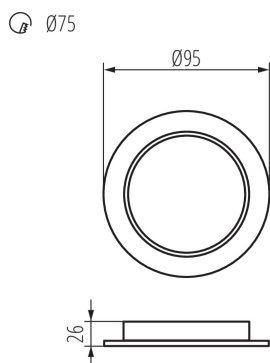

## 36510 TAVO LED DO 5W-NW

Downlight fitting

5905339365101

IP  
44/20

Kanlux TAVO LED is a family of flush-mounted downlights. They are available in two shapes (round and square) and 5 wattages - from 5W to 24W. Kanlux TAVO LED downlights are characterised by a minimalist, Scandinavian design. Additional advantages are their IP44/20 tightness, as well as the possibility of surface mounting the 12W and 18W models in the Kanlux TAVO FRAME.

### GENERAL DATA:

**Colour:** white

**Place of assembly:** Recessed mount in the ceiling

**Place of application:** Indoors

**Minimum distance from the illuminated object:** 0,5m

**Compatible with a dimmer:** no

**The product is not suitable to be covered with a heat-insulating material:** yes

**Height [mm]:** 26

**Diameter [mm]:** 95

**Assembly hole [mm]:** Ø75

**Integrated LED light source:** yes