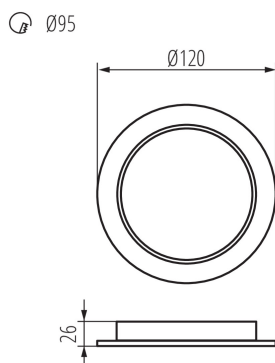

36511 TAVO LED DO 9W-NW

Downlight fitting

5905339365118

IP
44/20

Kanlux TAVO LED is a family of flush-mounted downlights. They are available in two shapes (round and square) and 5 wattages - from 5W to 24W. Kanlux TAVO LED downlights are characterised by a minimalist, Scandinavian design. Additional advantages are their IP44/20 tightness, as well as the possibility of surface mounting the 12W and 18W models in the Kanlux TAVO FRAME.

GENERAL DATA:

Colour: white

Place of assembly: Recessed mount in the ceiling

Place of application: Indoors

Minimum distance from the illuminated object: 0,5m

Compatible with a dimmer: no

The product is not suitable to be covered with a heat-insulating material: yes

Height [mm]: 26

Diameter [mm]: 120

Assembly hole [mm]: Ø95

Integrated LED light source: yes

TECHNICAL DATA:

Rated voltage [V]: 220-240 AC

Rated frequency [Hz]: 50

Maximum power [W]: 9