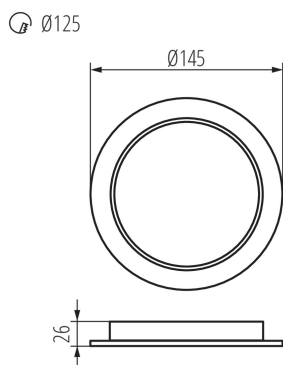

## 36512 TAVO LED DO 12W-NW

Downlight fitting

5905339365125

IP  
44/20

Kanlux TAVO LED is a family of flush-mounted downlights. They are available in two shapes (round and square) and 5 wattages - from 5W to 24W. Kanlux TAVO LED downlights are characterised by a minimalist, Scandinavian design. Additional advantages are their IP44/20 tightness, as well as the possibility of surface mounting the 12W and 18W models in the Kanlux TAVO FRAME.

### GENERAL DATA:

**Colour:** white

**Place of assembly:** Recessed mount in the ceiling

**Place of application:** Indoors

**Minimum distance from the illuminated object:** 0,5m

**Compatible with a dimmer:** no

**The product is not suitable to be covered with a heat-insulating material:** yes

**Height [mm]:** 26

**Diameter [mm]:** 145

**Assembly hole [mm]:** Ø120

**Integrated LED light source:** yes