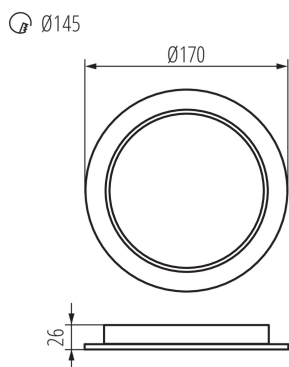

## 36513 TAVO LED DO 18W-NW

Downlight fitting

5905339365132

IP  
44/20

Kanlux TAVO LED is a family of flush-mounted downlights. They are available in two shapes (round and square) and 5 wattages - from 5W to 24W. Kanlux TAVO LED downlights are characterised by a minimalist, Scandinavian design. Additional advantages are their IP44/20 tightness, as well as the possibility of surface mounting the 12W and 18W models in the Kanlux TAVO FRAME.

### GENERAL DATA:

**Colour:** white

**Place of assembly:** Recessed mount in the ceiling

**Place of application:** Indoors

**Minimum distance from the illuminated object:** 0,5m

**Compatible with a dimmer:** no

**The product is not suitable to be covered with a heat-insulating material:** yes

**Height [mm]:** 26

**Diameter [mm]:** 170

**Assembly hole [mm]:** Ø145

**Integrated LED light source:** yes