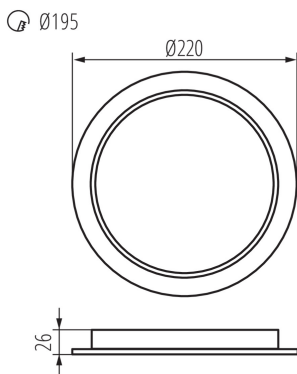

36514 TAVO LED DO 24W-NW

Downlight fitting

5905339365149

IP
44/20

Kanlux TAVO LED is a family of flush-mounted downlights. They are available in two shapes (round and square) and 5 wattages - from 5W to 24W. Kanlux TAVO LED downlights are characterised by a minimalist, Scandinavian design. Additional advantages are their IP44/20 tightness, as well as the possibility of surface mounting the 12W and 18W models in the Kanlux TAVO FRAME.

GENERAL DATA:

Colour: white

Place of assembly: Recessed mount in the ceiling

Place of application: Indoors

Minimum distance from the illuminated object: 0,5m

Compatible with a dimmer: no

The product is not suitable to be covered with a heat-insulating material: yes

Height [mm]: 26

Diameter [mm]: 225

Assembly hole [mm]: Ø195

Integrated LED light source: yes

TECHNICAL DATA:

Rated voltage [V]: 220-240 AC

Rated frequency [Hz]: 50

Maximum power [W]: 24

Enclosure material: plastic

Connection type: Free cable ends

Wire length [m]: 0.1

Lamp-heating time [s]: ≤1

Lamp-ignition time [s]: ≤0,5

IP class: 44/20

36514 TAVO LED DO 24W-NW

Downlight fitting