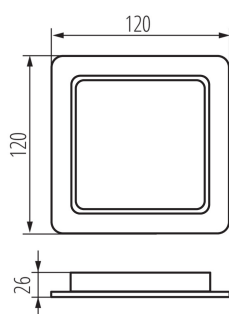

## 36516 TAVO LED DL 9W-NW

Downlight fitting

5905339365163

IP  
44/20

95x95

Kanlux TAVO LED is a family of flush-mounted downlights. They are available in two shapes (round and square) and 5 wattages - from 5W to 24W. Kanlux TAVO LED downlights are characterised by a minimalist, Scandinavian design. Additional advantages are their IP44/20 tightness, as well as the possibility of surface mounting the 12W and 18W models in the Kanlux TAVO FRAME.

### GENERAL DATA:

**Colour:** white

**Place of assembly:** Recessed mount in the ceiling

**Place of application:** Indoors

**Minimum distance from the illuminated object:** 0,5m

**Compatible with a dimmer:** no

**The product is not suitable to be covered with a heat-insulating material:** yes

**Length [mm]:** 120

**Width [mm]:** 120

**Height [mm]:** 26

**Assembly hole [mm]:** 95x95

**Integrated LED light source:** yes