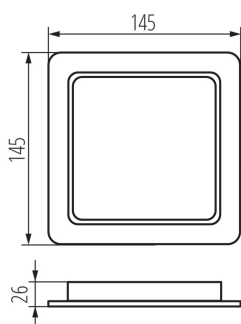

36517 TAVO LED DL 12W-NW

Downlight fitting

5905339365170

IP
44/20

125x125

Kanlux TAVO LED is a family of flush-mounted downlights. They are available in two shapes (round and square) and 5 wattages - from 5W to 24W. Kanlux TAVO LED downlights are characterised by a minimalist, Scandinavian design. Additional advantages are their IP44/20 tightness, as well as the possibility of surface mounting the 12W and 18W models in the Kanlux TAVO FRAME.

GENERAL DATA:

Colour: white

Place of assembly: Recessed mount in the ceiling

Place of application: Indoors

Minimum distance from the illuminated object: 0,5m

Compatible with a dimmer: no

The product is not suitable to be covered with a heat-insulating material: yes

Length [mm]: 145

Width [mm]: 145

Height [mm]: 26

Assembly hole [mm]: 120X120

Integrated LED light source: yes

TECHNICAL DATA:

Rated voltage [V]: 220-240 AC

Rated frequency [Hz]: 50

Maximum power [W]: 12

Class of protection against electric shock: II

Lampshade material: plastic

Diode type: LED SMD

Luminous flux [lm]: 1250

Colour temperature: white

Correlated colour temperature [K]: 4000