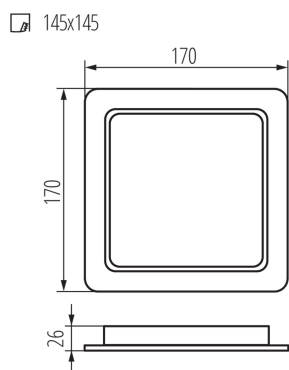

36518 TAVO LED DL 18W-NW

Downlight fitting

5905339365187

IP
44/20

Kanlux TAVO LED is a family of flush-mounted downlights. They are available in two shapes (round and square) and 5 wattages - from 5W to 24W. Kanlux TAVO LED downlights are characterised by a minimalist, Scandinavian design. Additional advantages are their IP44/20 tightness, as well as the possibility of surface mounting the 12W and 18W models in the Kanlux TAVO FRAME.

GENERAL DATA:

Colour: white

Place of assembly: Recessed mount in the ceiling

Place of application: Indoors

Minimum distance from the illuminated object: 0,5m

Compatible with a dimmer: no

The product is not suitable to be covered with a heat-insulating material: yes

Length [mm]: 170

Width [mm]: 170

Height [mm]: 26

Assembly hole [mm]: 145x145

Integrated LED light source: yes

TECHNICAL DATA:

Rated voltage [V]: 220-240 AC

Rated frequency [Hz]: 50

Maximum power [W]: 18

Class of protection against electric shock: II

Lampshade material: plastic

Diode type: LED SMD

Luminous flux [lm]: 1900

Colour temperature: white

Correlated colour temperature [K]: 4000