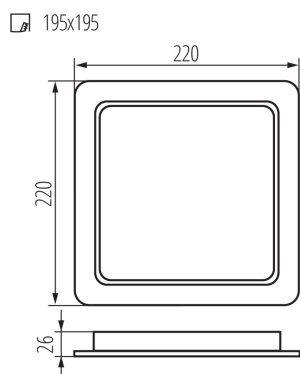

## 36519 TAVO LED DL 24W-NW

Downlight fitting

5905339365194

IP  
44/20

Kanlux TAVO LED is a family of flush-mounted downlights. They are available in two shapes (round and square) and 5 wattages - from 5W to 24W. Kanlux TAVO LED downlights are characterised by a minimalist, Scandinavian design. Additional advantages are their IP44/20 tightness, as well as the possibility of surface mounting the 12W and 18W models in the Kanlux TAVO FRAME.

### GENERAL DATA:

**Colour:** white

**Place of assembly:** Recessed mount in the ceiling

**Place of application:** Indoors

**Minimum distance from the illuminated object:** 0,5m

**Compatible with a dimmer:** no

**The product is not suitable to be covered with a heat-insulating material:** yes

**Length [mm]:** 225

**Width [mm]:** 225

**Height [mm]:** 26

**Assembly hole [mm]:** 195x195

**Integrated LED light source:** yes