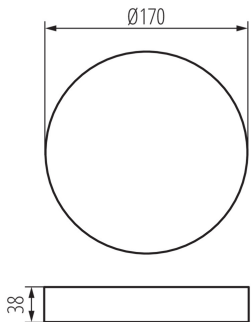

36521 TAVO FRAME DO 18W

Accessory for downlight fittings

5905339365217

Kanlux TAVO FRAME allows surface mounting of Kanlux TAVO LED panels in 12W and 18W versions. The tightness of the panels after mounting is IP20.

GENERAL DATA:

Colour: white

Place of assembly: ceiling mounted

Height [mm]: 38

Diameter [mm]: 170

TECHNICAL DATA:

Enclosure material: plastic

LOGISTIC DATA: