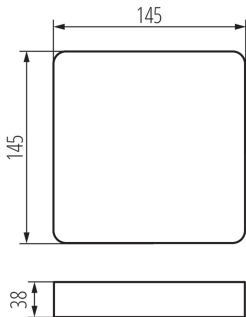

## 36522 TAVO FRAME DL 12W

Accessory for downlight fittings

5905339365224

Kanlux TAVO FRAME allows surface mounting of Kanlux TAVO LED panels in 12W and 18W versions. The tightness of the panels after mounting is IP20.

### GENERAL DATA:

**Colour:** white

**Place of assembly:** ceiling mounted

**Length [mm]:** 145

**Width [mm]:** 145

**Height [mm]:** 38

### LOGISTIC DATA:

**Packaging method:** 1