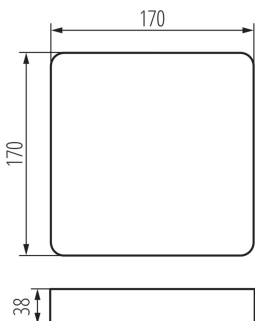

36523 TAVO FRAME DL 18W

Accessory for downlight fittings

5905339365231

Kanlux TAVO FRAME allows surface mounting of Kanlux TAVO LED panels in 12W and 18W versions. The tightness of the panels after mounting is IP20.

GENERAL DATA:

Colour: white

Place of assembly: ceiling mounted

Length [mm]: 170

Width [mm]: 170

Height [mm]: 38

TECHNICAL DATA:

Enclosure material: plastic

LOGISTIC DATA:

Packaging method: 1