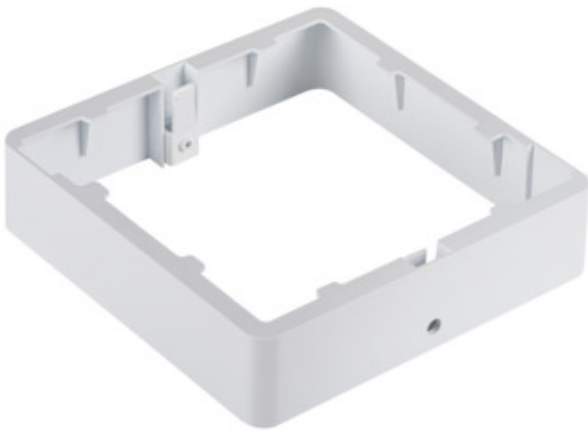

36523 TAVO FRAME DL 18W

Accessory for downlight fittings

5905339365231

Kanlux TAVO FRAME allows surface mounting of Kanlux TAVO LED panels in 12W and 18W versions. The tightness of the panels after mounting is IP20.

GENERAL DATA:

Colour: white

Place of assembly: ceiling mounted

Length [mm]: 170

Width [mm]: 170

Height [mm]: 38

TECHNICAL DATA:

Enclosure material: plastic