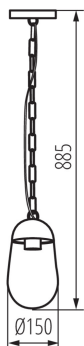

GENERAL DATA:

Colour: black

Place of application: Indoors and outdoors

Minimum distance from the illuminated object : 0,5m

Replaceable light source: yes

Height [mm]: 885

Diameter [mm]: 150

TECHNICAL DATA:

Unit of measurement: unit

Packaging method: 6

Number of units in the secondary packaging : 1

Number of units in the packaging: 6

Net unit weight [g]: 1258

Grammage [g]: 1638.33

Length of a unit pack [cm]: 16

Width of a unit pack [cm]: 20

Height of a unit pack [cm]: 34.8

36531 LIEGO 89 PEND B

Garden light fitting with replaceable light source

Weight of a cardboard box [kg]: 9.82998

Width of a cardboard box [cm]: 42

Height of a cardboard box [cm]: 37.5

Length of a cardboard box [cm]: 49.5

Volume of a cardboard box [m³]: 0.077963