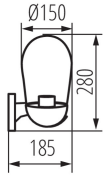

GENERAL DATA:

Colour: black

Place of application: Indoors and outdoors

Minimum distance from the illuminated object: 0,5m

Replaceable light source: yes

Length [mm]: 185

Height [mm]: 280

Diameter [mm]: 150

LOGISTIC DATA:

Unit of measurement: unit

Packaging method: 6

Number of units in the secondary packaging: 1

Number of units in the packaging: 6

Net unit weight [g]: 1070

Grammage [g]: 1375

Length of a unit pack [cm]: 16

Width of a unit pack [cm]: 19.5

36532 LIEGO EL 28 UP B

Garden light fitting with replaceable light source

Height of a unit pack [cm]: 28.8

Weight of a cardboard box [kg]: 8.25

Width of a cardboard box [cm]: 41

Height of a cardboard box [cm]: 31.5

Length of a cardboard box [cm]: 49.5

Volume of a cardboard box [m³]: 0.063929