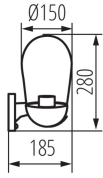

GENERAL DATA:

Colour: black

Place of application: Indoors and outdoors

Minimum distance from the illuminated object: 0,5m

Wykrywanie ruchu: yes

Replaceable light source: yes

Length [mm]: 185

Height [mm]: 280

Sensor-operation time [second-minute]: 5-20

sensor working angle [°]: 110

Illumination-level setpoint by which the sensor detects movement [lx]: 2-2000

IP class: 44

Sensor range[m]: max 9

LOGISTIC DATA:

Unit of measurement: unit

36533 LIEGO EL 28 UP SE B

Garden light fitting with replaceable light source

Packaging method: 6

Number of units in the secondary packaging: 1

Number of units in the packaging: 6

Net unit weight [g]: 1242

Grammage [g]: 1546.67

Length of a unit pack [cm]: 16

Width of a unit pack [cm]: 19.5

Height of a unit pack [cm]: 28.8

Weight of a cardboard box [kg]: 9.28002

Width of a cardboard box [cm]: 41

Height of a cardboard box [cm]: 31.5