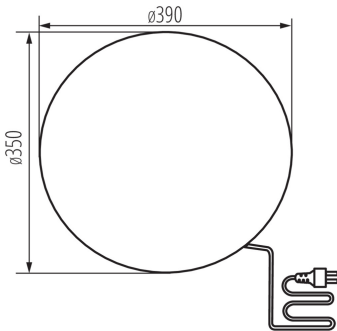

Garden light fitting with replaceable light source

5905339365910

IP  
65

MO  
DE  
RN  
design

Kanlux STONO N fixtures are an undisputed garden hit. These are balls with diameters from 31 to 78 cm, imitating stones. They fit perfectly into rockeries or in the surroundings of shrubs. Each of them is equipped with spikes that allow the luminaire to be embedded in the ground and a long power cable (3 meters). Kanlux STONO N are luminaires for replaceable light sources.

### GENERAL DATA:

**Colour:** Granite

**Place of assembly:** In the ground

**Place of application:** Indoors and outdoors

**Minimum distance from the illuminated object :** 0,2m

**Height [mm]:** 370

**Diameter [mm]:** 390

**Wire length [m]:** 3

**Wire diameter [mm<sup>2</sup>]:** 1

**IP class:** 65

**Length of a unit pack [cm]:** 39.5

**Width of a unit pack [cm]:** 39.5

**Height of a unit pack [cm]:** 38