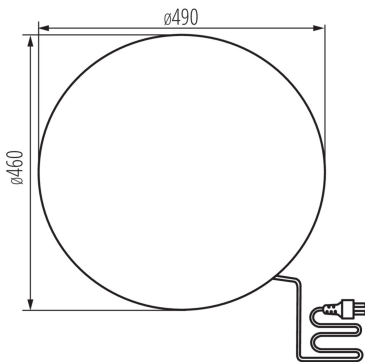

36592 STONO 490 N

Garden light fitting with replaceable light source

5905339365927

IP
65

MO
DE
RN
design

Kanlux STONO N fixtures are an undisputed garden hit. These are balls with diameters from 31 to 78 cm, imitating stones. They fit perfectly into rockeries or in the surroundings of shrubs. Each of them is equipped with spikes that allow the luminaire to be embedded in the ground and a long power cable (3 meters). Kanlux STONO N are luminaires for replaceable light sources.

GENERAL DATA:

Colour: Granite

Place of assembly: In the ground

Place of application: Indoors and outdoors

Minimum distance from the illuminated object: 0,2m

Height [mm]: 460

Diameter [mm]: 490

TECHNICAL DATA:

Ambient temperature range to which the product can be exposed: -20÷35

Enclosure material: ABS

Connection type: Cable terminated with a plug

Wire type: H05RN-F

Wire length [m]: 3

Wire diameter [mm²]: 1

IP class: 65

Width of a unit pack [cm]: 49.5

Height of a unit pack [cm]: 48

36592 STONO 490 N

Garden light fitting with replaceable light source

Weight of a cardboard box [kg]: 4.32

Width of a cardboard box [cm]: 49.5

Height of a cardboard box [cm]: 48