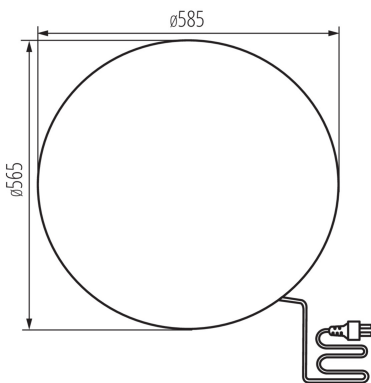

Garden light fitting with replaceable light source

5905339365934

IP
65

MO
DE
RN
design

Kanlux STONO N fixtures are an undisputed garden hit. These are balls with diameters from 31 to 78 cm, imitating stones. They fit perfectly into rockeries or in the surroundings of shrubs. Each of them is equipped with spikes that allow the luminaire to be embedded in the ground and a long power cable (3 meters). Kanlux STONO N are luminaires for replaceable light sources.

GENERAL DATA:

Colour: Granite

Place of assembly: In the ground

Place of application: Indoors and outdoors

Minimum distance from the illuminated object : 0,2m

Height [mm]: 565

Diameter [mm]: 585

TECHNICAL DATA:

Cap: E27

Ambient temperature range to which the product can be exposed: -20÷35

Enclosure material: ABS

Connection type: Cable terminated with a plug

Wire type: H05RN-F

Wire length [m]: 3

Wire diameter [mm²]: 1

Length of a unit pack [cm]: 58.5

Width of a unit pack [cm]: 58.5

Height of a unit pack [cm]: 58.5

Garden light fitting with replaceable light source

Weight of a cardboard box [kg]: 5.67

Width of a cardboard box [cm]: 58.5