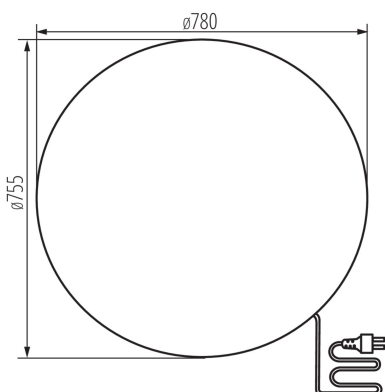

Garden light fitting with replaceable light source

5905339365941

IP  
65

MO  
DE  
RN  
design

Kanlux STONO N fixtures are an undisputed garden hit. These are balls with diameters from 31 to 78 cm, imitating stones. They fit perfectly into rockeries or in the surroundings of shrubs. Each of them is equipped with spikes that allow the luminaire to be embedded in the ground and a long power cable (3 meters). Kanlux STONO N are luminaires for replaceable light sources.

### GENERAL DATA:

**Colour:** Granite

**Place of assembly:** In the ground

**Place of application:** Indoors and outdoors

**Minimum distance from the illuminated object :** 0,2m

**Height [mm]:** 755

**Diameter [mm]:** 780

**Wire length [m]:** 3

**Wire diameter [mm<sup>2</sup>]:** 1

**IP class:** 65

**Length of a unit pack [cm]:** 78

**Width of a unit pack [cm]:** 78

**Height of a unit pack [cm]:** 75.5